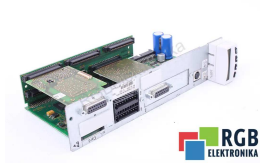

Repair CSH01.1C-NN-ENS-NNN-MA1-NN-S-NP-FW BOSCH REXROTH

We will repair every BOSCH REXROTH device. If you cannot find the device that interests you, please contact us. We collect the devices **free of charge** via a courier or in person, thanks to which we are able to carry out the repair within several hours. We will diagnose your equipment **for free**, and if you do not decide on our service, you will not incur any costs. We offer **24 months warranty** for all completed repairs. We are available 24/7, also at weekends and on holidays. **Call us 24/7: +48 71 750 09 77** and receive immediate help.

SPECIFICATIONS

MANUFACTURER	BOSCH REXROTH
MODEL	CSH01.1C-NN-ENS-NNN-MA1-NN-S-NP-FW
CATEGORY	Servoamplifiers and inverters
WEIGHT	1.0 kg

WRITE TO US
info24@rgbrepairs.com

24/7 SUPPORT
[+48 71 750 09 77](tel:+48717500977)